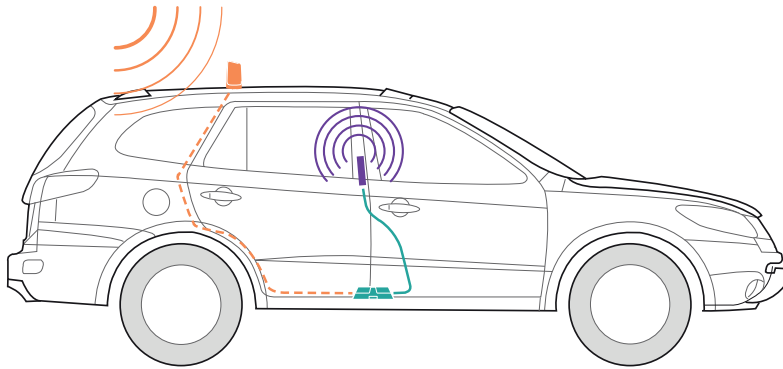

The sleek, metallic red exterior of the Drive Reach isn’t just for show. The unique fin design increases surface area ensuring peak performance. Reliable SMA connections on the booster make secure antenna installation a snap. With its enhanced cellular coverage, enjoy fewer dropped calls, better voice quality, faster data speeds, and extended battery life.

Drive Reach simultaneously boosts cell signal for multiple users. Easy-to-follow instructions make tool-free installation a breeze. Plug the Drive Reach into the car’s power supply, place the magnetic roof antenna, and get on the road to better signal.

*New frequency band utilized by Drive Reach.

INSTALLATION

- 1 **Receives signal:** The powerful antenna reaches out to access voice and data signals, then delivers them to the booster.
- 2 **Boost signal:** The booster receives the signal, amplifies it, and serves as a relay between your phone and the nearest cell tower.
- 3 **Broadcasts signal:** Your devices get a stronger signal, and calls and data are fed through the booster back to the network.