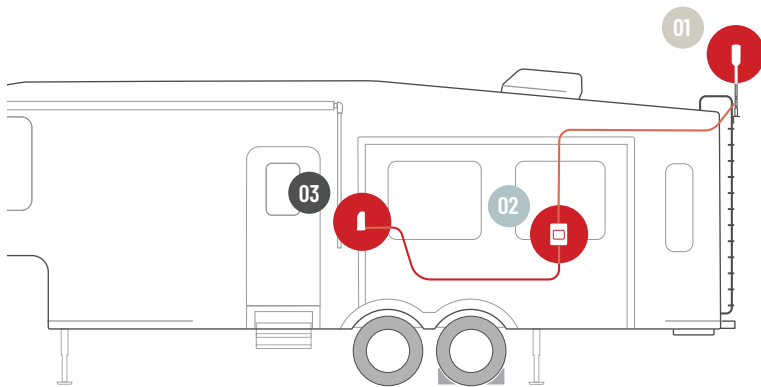

DRIVE X RV

SKU: 471410 MAP: \$449.99

FEATURES

- Modular antenna design for optimal positioning on RVs.
- Outside antenna fits universal CB mounts (3/8-24 thread).
- Spring base protects antenna from wind and low branches.
- Works with ALL phones and cellular devices on ALL carriers.
- Boosts cell signal in RVs when parked or while in motion.

KIT INCLUDES

ABOUT

The **Drive X RV** is a versatile, multi-user, in-vehicle cell signal booster—designed for use with all RV classes and towable trailers. Backed by up to 50 dB max gain, the Drive X RV delivers the strongest cell signal possible on all available network speeds. The enhanced outside antenna’s modular design allows for custom setup and optimal positioning for signal reception. Whether parked or on the road, Drive X RV users experience fewer dropped calls, better voice quality, uninterrupted texts, faster data speeds, better streaming, and improved hotspot capability.

The Drive X RV kit comes with everything for DIY installation, including 25’ of RG-6 extender cable for ideal booster placement within RVs of any size. With side-exit adapter and mounting hardware, the outside antenna fits universal CB-antenna mounts and exterior RV ladder poles. Drive X RV is compatible with all cell phones, hotspots, cellular-connected tablets, and other cell devices on all U.S. mobile carriers—including Verizon, AT&T, and T-Mobile.

HOW IT WORKS

- 01 **Outside antenna:** The outside antenna communicates back and forth with nearby cell towers.
- 02 **Booster:** The booster amplifies any cell signals it receives from the outside antenna.
- 03 **Inside antenna:** The inside antenna broadcasts these signals for use throughout the RV.