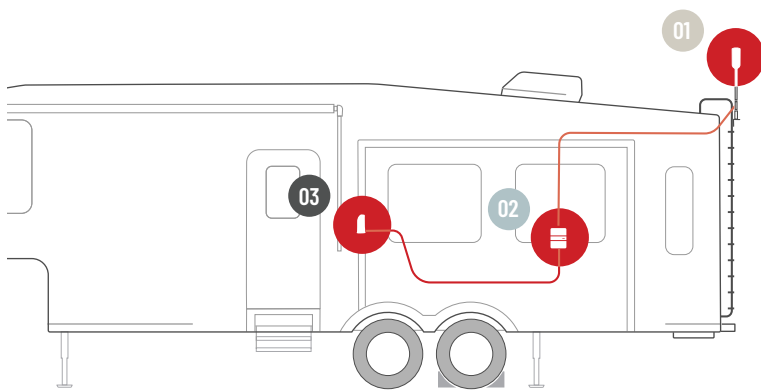

The Drive Reach RV kit comes with everything for DIY installation; including 25’ of RG-6 extender cable for ideal booster placement within RVs of any size. With side-exit adapter and mounting hardware, the outside antenna fits universal CB-antenna mounts and exterior RV ladder poles. Drive Reach RV is compatible with all cell phones, hotspots, cellular-connected tablets, and other cell devices on all US mobile carriers—including Verizon, AT&T, and T-Mobile.

Like all weBoost boosters, the Drive Reach RV is FCC-approved and comes with a 2-year warranty.

SPECIFICATIONS

MODEL NUMBER	470354†	
FREQUENCIES	Band 12/17	700 MHz
	Band 13	700 MHz
	Band 5	850 MHz
	Band 4	1700/2100 MHz
	Band 25/2*	1900 MHz
MAX GAIN	50 dB	
IMPEDANCE	50 Ohm	
POWER	12V, 1.8A	
CONNECTORS	SMA Female	
BOOSTER DIMENSIONS	6 × 4.5 × 1.5 in.	
BOOSTER WEIGHT	1.8 lbs	

HOW IT WORKS

- 01 **Outside antenna:** The outside antenna communicates back and forth with nearby cell towers.
- 02 **Booster:** The booster amplifies any cell signals it receives from the outside antenna.
- 03 **Inside antenna:** The inside antenna broadcasts these signals for use throughout the RV.