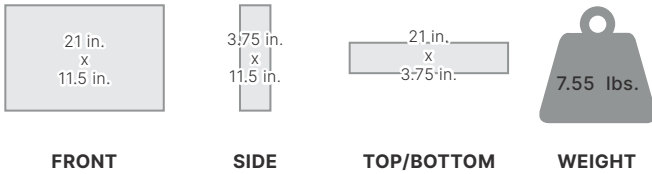

PACKAGE DIMENSIONS

21 L x 11.5 W x 3.75 H

MASTER CARTON: 23 L x 19 W x 13 H | 41 lbs. | QTY 5

SUPPORT

 2-Year Warranty from Purchase.

Website: <http://support.weboost.com>

Phone: +1 866 294 1660
Monday to Saturday