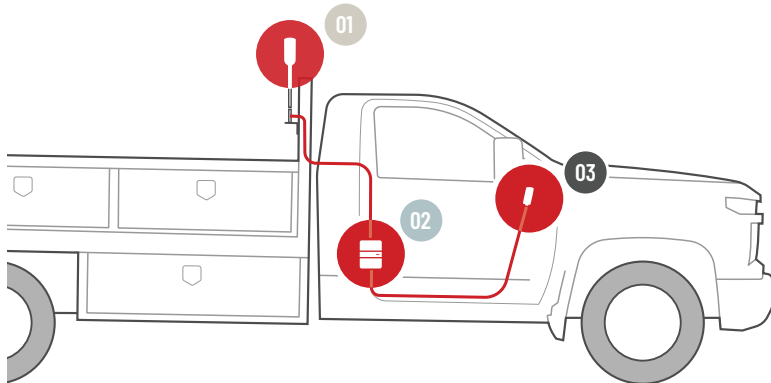

13 inch & 18 inch Mast Extensions, Side-Exit Adapter, Spring & Thread Lock

Slim Low-Profile Inside Antenna with Velcro® Strips (314401)

Mounting Bracket (901104)

Hardwire Power Supply (950079)

ABOUT

The **Drive Reach OTR Fleet** is weBoost’s most powerful, in-vehicle fleet truck cell phone signal booster yet. Designed to enhance signal coverage for all fleet vehicles (classes 1-8) with a 3-way antenna mount and mast extensions that go up to 40 inches, the OTR outside antenna is all-terrain, all-weather tough and meets current U.S. Military and NEMA IP66 standards.

HOW IT WORKS

- 01 **Outside antenna:** The outside antenna communicates back and forth with nearby cell towers.
- 02 **Booster:** The booster amplifies any cell signals it receives from the outside antenna.
- 03 **Inside antenna:** The inside antenna broadcasts these signals for use throughout the vehicle.