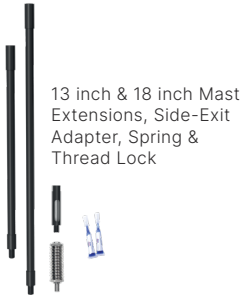

- BOOSTS SIGNAL ON ALL AVAILABLE NETWORK SPEEDS
- FAST NETWORK SPEEDS
- UP TO +50 dB GAIN
- MULTI-USER WIRELESS BOOSTER

KIT INCLUDES

Drive Reach Booster with Bracket

Drive OTR Outside Antenna with Cable Adapter (311229)

13 inch & 18 inch Mast Extensions, Side-Exit Adapter, Spring & Thread Lock

Slim Low-Profile Inside Antenna with Velcro® Strips (314401)

Mounting Bracket (901104)

Hardwire Power Supply (950079)

ABOUT

The **Drive Reach OTR Fleet** is weBoost’s most powerful, in-vehicle fleet truck cell phone signal booster yet. Designed to enhance signal coverage for all fleet vehicles (classes 1-8) with a 3-way antenna mount and mast extensions that go up to 40 inches, the OTR outside antenna is all-terrain, all-weather tough and meets current U.S. Military and NEMA IP66 standards.